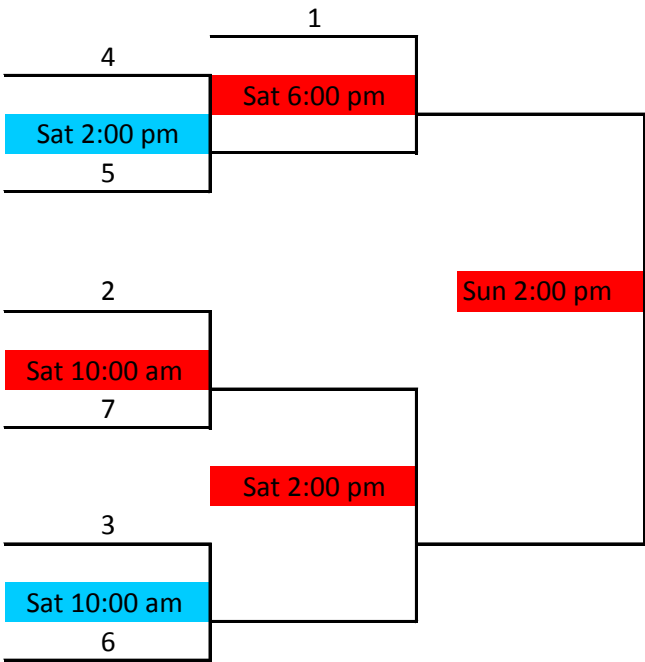

Eastern Conference

PAL 1
PAL 2

Western Conference

Sun 6:00 pm